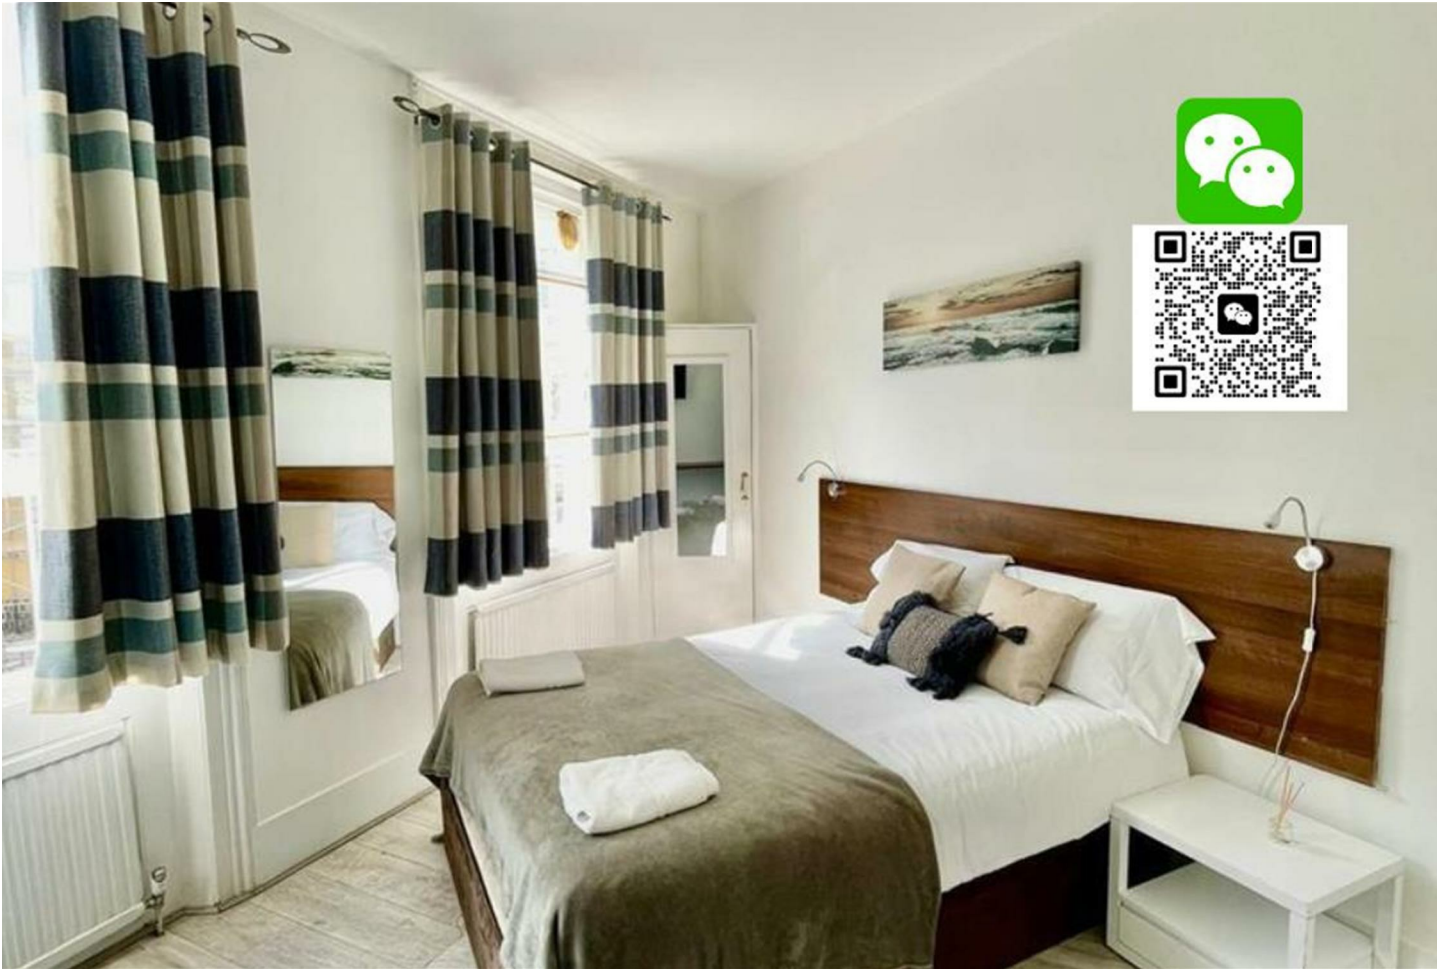

# pomp

properties

Knaresborough Place, Earls Court  
£1,600 Per Month

Studio flat available in Earls Court, providing easy access to numerous local amenities. Rent includes utilities, excluding council tax.

Ideally situated just a short stroll from Earls Court tube station and Imperial College, this flat is perfect for students.

Our China Desk is here to help! If you speak Chinese, you can contact us on WeChat (adxie88)